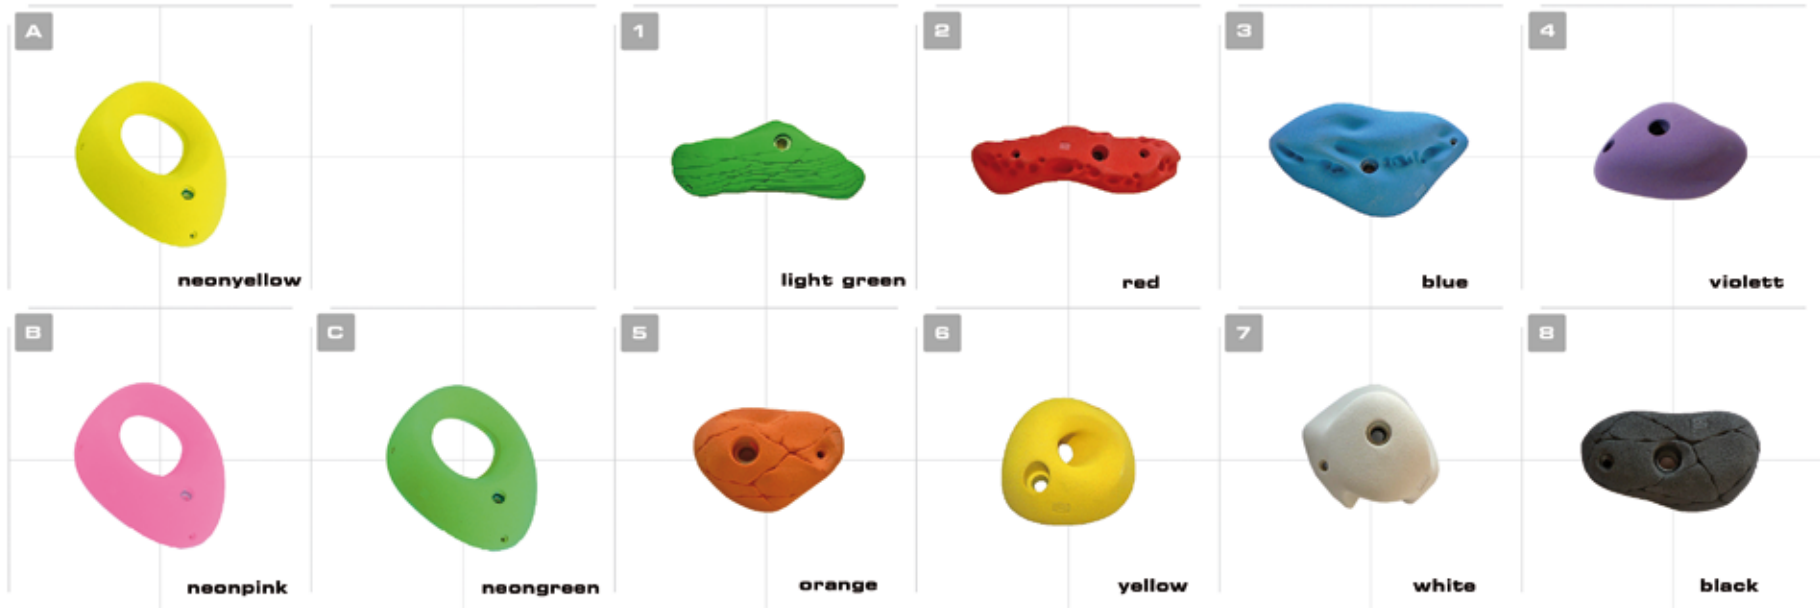

Information: The limits between the sizes are not strictly fixed and in some cases the correspondence is approximate.

Our holds are available in **8 different standard colors** and **3 special neon colors**.