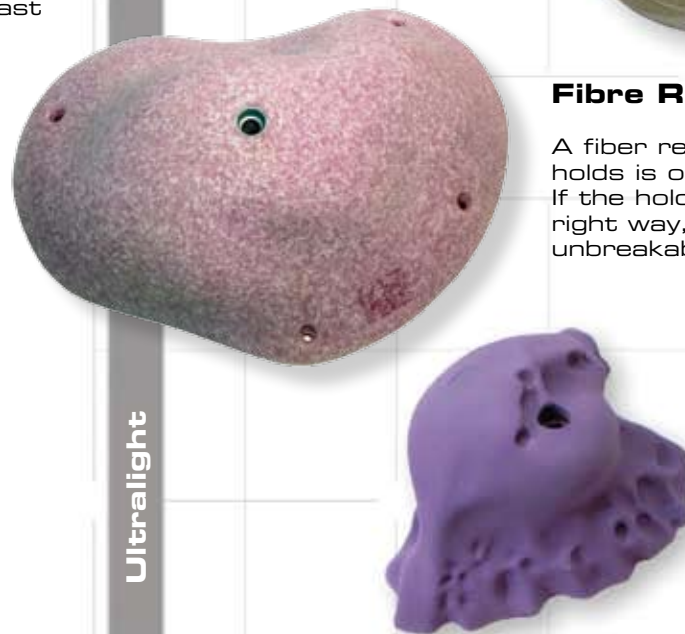

Safety holds technology

SPS - shatter protection system is tested safety. Our holds from size L on are only available with SPS. A metal grid is cast as a reinforcement. The risk of holds or parts of it falling down in your climbing gym is almost impossible.

Universal bolt insert

Our holds are equipped with an universal screw insert and suitable for cylinder head and countersunk screws.

Universal bolt insert

Safety hollow shapes

Holds with large volume (MEGA and more) are produced hollow. Thereby material and weight is saved with equal resistance. The fractions of the holds are prevented from falling down in the case of damage.

Safety hollow shapes

Fibre Reinforcement

A fiber reinforcement of the holds is optionally available. If the holds are installed in the right way, our holds are unbreakable!

Ultralight

Ultralight

By using special resins up to 60% weight are saved.