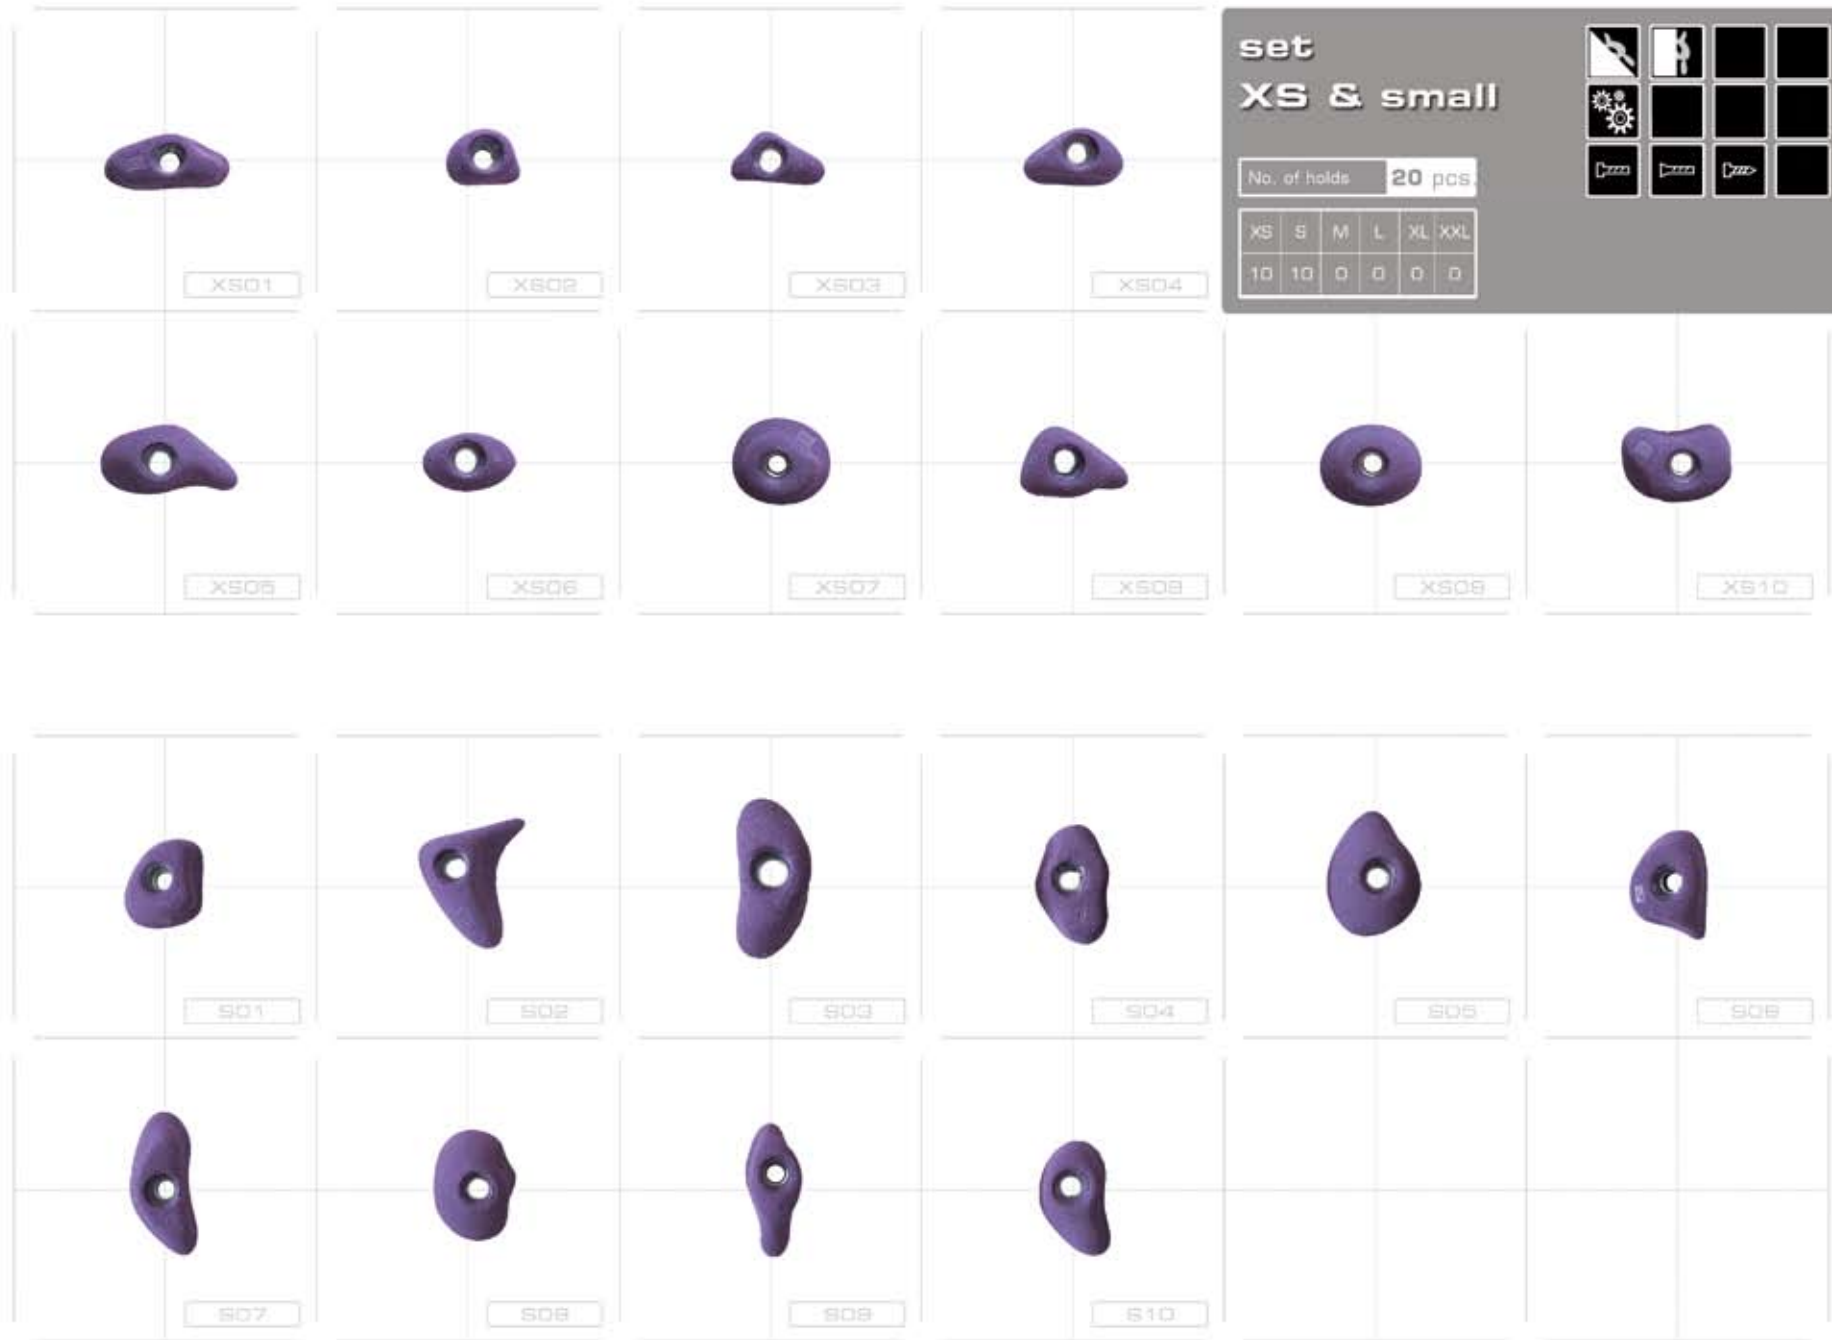

fixing with
caphead
screw

fixing with
countersunk head
screw

fixing with
drywall screw

sets by size

sets by size

set
XS & small

No. of holds **20 pcs**

XS	S	M	L	XL	XXL
10	10	0	0	0	0